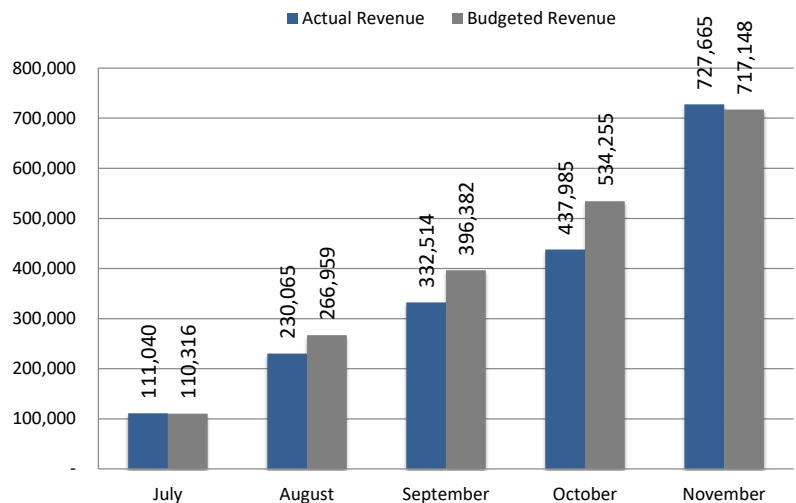

PRAYERS FOR GOD'S PEOPLE

LORD'S PRAYER

BLESSING/BENEDICTION

SENDING SONG: With Every Act Of Love

Worship has ended. Now service begins.

GENEROSITY REPORT

FLC NOVEMBER STEWARDSHIP

STEWARDSHIP CONTRIBUTIONS FY 2020-21 GENERAL FUND