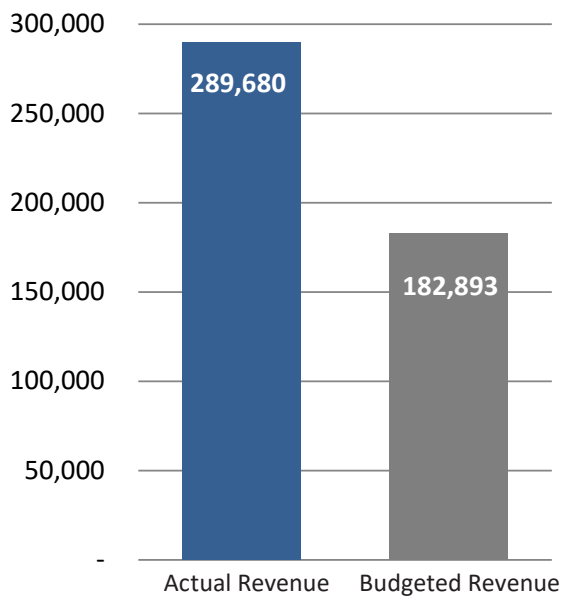

PRAYERS FOR GOD'S PEOPLE

LORD'S PRAYER

BLESSING/BENEDICTION

SENDING SONG: With Every Act Of Love

Worship has ended. Now service begins.

GENEROSITY REPORT

FLC NOVEMBER STEWARDSHIP

STEWARDSHIP CONTRIBUTIONS FY 2020-21 GENERAL FUND